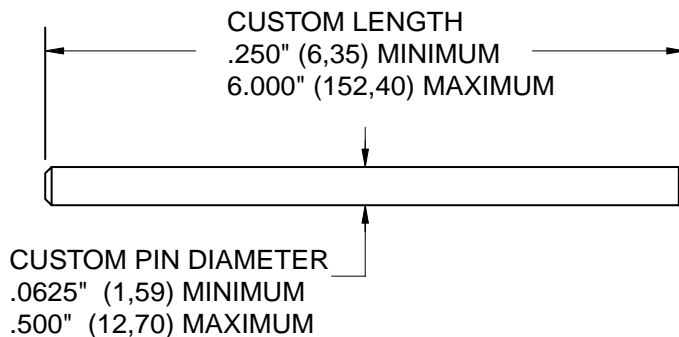

## DOWEL PIN DIAMETERS AVAILABLE

- .0625" (1,59)
- .125" (3,18)
- .187" (4,75)
- .250" (6,35)

**Develop Part Number Using Length and Diameter**

**EXAMPLE: Length Diameter**

**TX - 375 - 125 - DP**

## CUSTOM DOWEL PINS

TO ORDER CUSTOM SIZE DOWEL PINS  
 DEVELOP A PART NUMBER USING THE OVER  
 ALL LENGTH AND THE DIAMETER REQUIRED

EXAMPLE : **TX - 2000 - 098 - DP**

OVER ALL LENGTH

PIN DIAMETER

TEST-X FIXTURE PRODUCTS