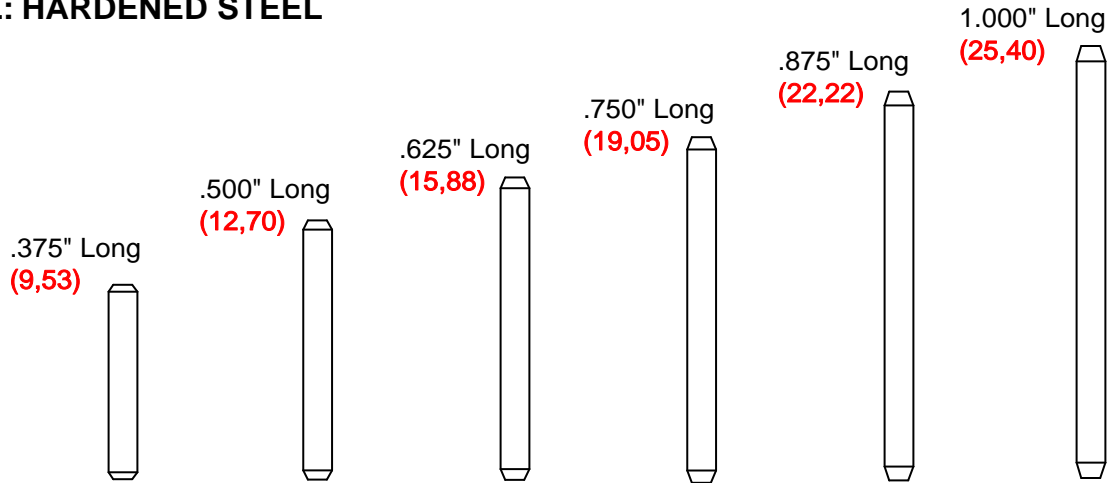

# DOWEL PINS

**MATERIAL: HARDENED STEEL**

## DOWEL PIN DIAMETERS AVAILABLE

- .0625" (1,59)
- .125" (3,18)
- .187" (4,75)
- .250" (6,35)

**Develop Part Number Using Length and Diameter**

**EXAMPLE: Length Diameter**

**TX - 375 - 125 - DP**

## CUSTOM DOWEL PINS

TO ORDER CUSTOM SIZE DOWEL PINS  
 DEVELOP A PART NUMBER USING THE OVER  
 ALL LENGTH AND THE DIAMETER REQUIRED

EXAMPLE : **TX - 2000 - 098 - DP**

OVER ALL LENGTH

PIN DIAMETER

TEST-X FIXTURE PRODUCTS