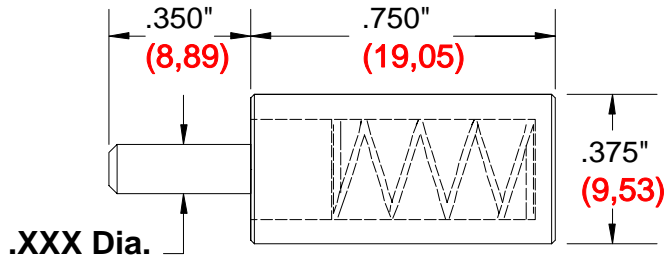

DELTRIN TOOLING PIN ASSEMBLIES

MATERIAL : PIN - DELRIN
HOUSING - DELRIN
SPRING - MUSIC WIRE

.XXX STANDARD DIAMETERS

- .090" (2,29)
- .108" (2,74)
- .120" (3,05)
- .124" (3,14)
- .132" (3,35)
- .138" (3,50)
- .148" (3,75)
- .157" (3,98)
- .185" (4,69)
- .195" (4,94)

TO ORDER DEVELOP A PART NUMBER
USING THE .XXX PIN DIAMETER

EXAMPLE: TX - 090 - DTPA
.XXX Dia.

CUSTOM SIZES AVAILABLE CALL (951) - 688-3067

INSTALLATION INSTRUCTIONS

ASSEMBLE SPRING & TOOLING PIN INTO HOUSING.
DEPRESS PIN ALL THE WAY INTO HOUSING AND SLIDE INTO FIXTURE.
PIN WILL POP UP INTO PRE-DRILLED HOLE IN TOP PLATE.
THE HOUSINGS WILL ACT AS ADDITIONAL SUPPORT FOR THE TOP PLATE