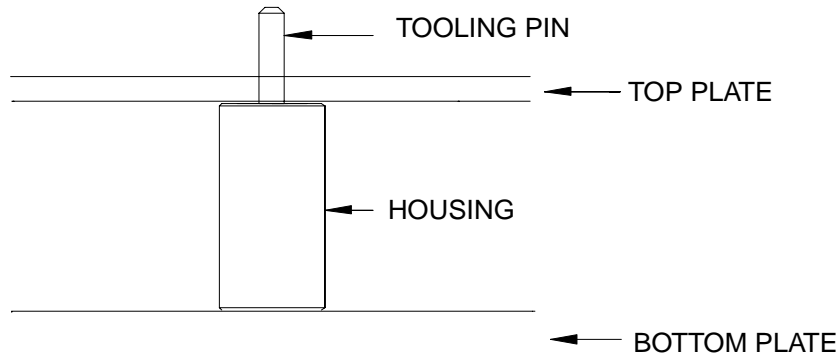

DELTRIN TOOLING PIN ASSEMBLIES

MATERIAL : PIN - DELRIN
HOUSING - DELRIN
SPRING - MUSIC WIRE

.XXX STANDARD DIAMETERS

- .090" (2,29)
- .108" (2,74)
- .120" (3,05)
- .124" (3,14)
- .132" (3,35)
- .138" (3,50)
- .148" (3,75)
- .157" (3,98)
- .185" (4,69)
- .195" (4,94)

TO ORDER DEVELOP A PART NUMBER
USING THE .XXX PIN DIAMETER

EXAMPLE: TX - 090 - DTPA
.XXX Dia.

CUSTOM SIZES AVAILABLE CALL (951) - 688-3067

INSTALLATION INSTRUCTIONS

ASSEMBLE SPRING & TOOLING PIN INTO HOUSING.
DEPRESS PIN ALL THE WAY INTO HOUSING AND SLIDE INTO FIXTURE.
PIN WILL POP UP INTO PRE-DRILLED HOLE IN TOP PLATE.
THE HOUSINGS WILL ACT AS ADDITIONAL SUPPORT FOR THE TOP PLATE