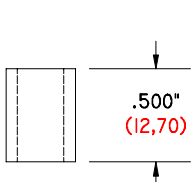

DELTRIN SPACERS

TX-090-375/257 DS
 .090" (2,29) Long
 .375" (9,53) O.D.
 .257" (6,53) I.D.

TX-125-375/257 DS
 .125" (3,18) Long
 .375" (9,53) O.D.
 .257" (6,53) I.D.

TX-250-375/257 DS
 .250" (6,35) Long
 .375" (9,53) O.D.
 .257" (6,53) I.D.

TX-263-375/257 DS
 .263" (6,68) Long
 .375" (9,53) O.D.
 .257" (6,53) I.D.

TX-312-375/257 DS
 .312" (7,92) Long
 .375" (9,53) O.D.
 .257" (6,53) I.D.

TX-500-375/257 DS
 .500" (12,70) Long
 .375" (9,53) O.D.
 .257" (6,53) I.D.

TX-612-375/257 DS
 .612" (15,54) Long
 .375" (9,53) O.D.
 .257" (6,53) I.D.

TX-685-375/257 DS
 .685" (17,34) Long
 .375" (9,53) O.D.
 .257" (6,53) I.D.

TX-750-375/257 DS
 .750" (19,05) Long
 .375" (9,53) O.D.
 .257" (6,53) I.D.

TX-750-500/257 DS
 .750" (19,05) Long
 .500" (12,70) O.D.
 .257" (6,53) I.D.

TX-812-500/257 DS
 .812" (20,62) Long
 .500" (12,70) O.D.
 .257" (6,53) I.D.

TX-955-500/257 DS
 .955" (24,26) Long
 .500" (12,70) O.D.
 .257" (6,53) I.D.