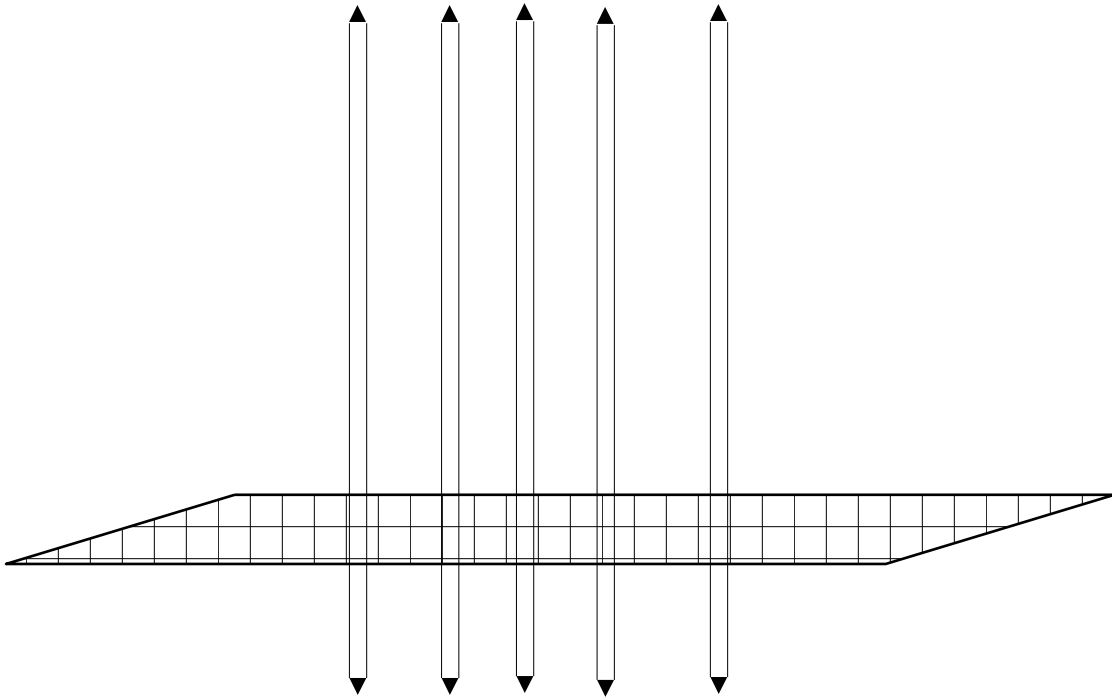

TX-SPX60 Test Pin Retention Fabric

For fixtures using Non-Crimped Music Wire Test Pins

Order sheet size 60" x 36"

or cut in the following sizes

8" x 10"

12" x 14"

12" x 18"

18" x 24"

Extensively customer tested for Test Pin retention

Superior type of Spandex stretch fabric

Use with all Test Pin diameters

Use with all brands of Bare Board Universal Grid Testers

TEST-X FIXTURE PRODUCTS

7117 Arlington Ave. Ste G